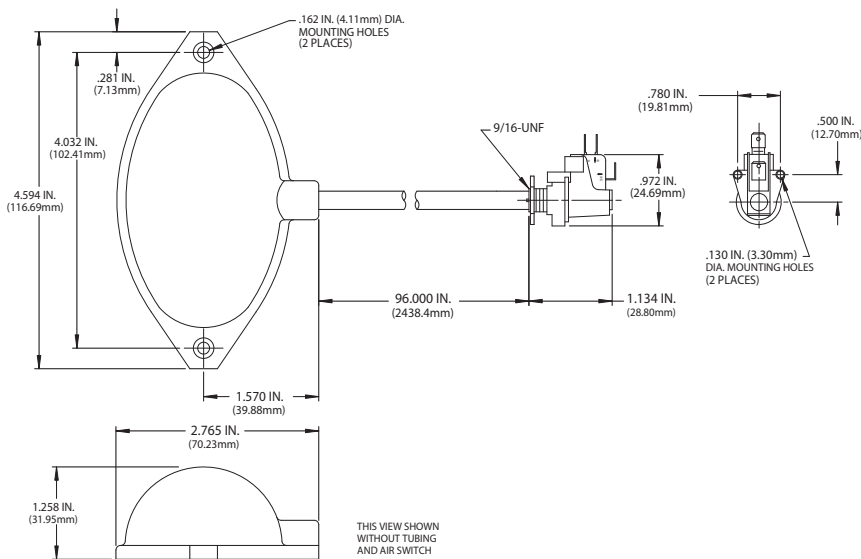

- Molded PVC bulb and designed with isolated electrical air switch.
- Easy to operate by hand or foot
- Up to 30 foot range using PVC tubing
- Offers environmental protection from short or shock
- Simple field replacement of components
- Application versatility
- Ease of interfacing
- Vanguard standard model supplied with grommet mounting holes
- Brass fittings and aluminum baseplate
- Brass fittings and aluminum baseplate
- DPDT models available
- Clear reinforced tubing available
- Air foot switches also available in the Premier and dolphin housings, as well as a hand operated version

HAND BULB

SIZE (HxWxD): 1.20 x 2.12 x 1.75 In.

WEIGHT: .15 lbs.

ACTUATING BULB

SIZE (HxWxD): 1.26 x 4.59 x 2.77 In.

WEIGHT: .20 lbs.

SNAP SWITCH

SIZE (HxWxD): 1.00 x .78 x .50 In.

WEIGHT: .15 lbs.

AGENCY APPROVALS	EN 60529 DEGREE OF PROTECTION	CATALOG NUMBER	DESCRIPTION	CIRCUIT	FORM	OPERATING TEMPERATURE RANGE	ELECTRICAL RATINGS
	IPXX	81SH12	Standard Momentary	SPDT	C	10° F to 120° F ¹	20A 125-250 VAC 1 H.P. 125-250 VAC 2 H.P. 250 VAC
	IPXX	81DH12	Standard Maintained				
	IPXX	PBSH12	Hand Bulb Momentary				